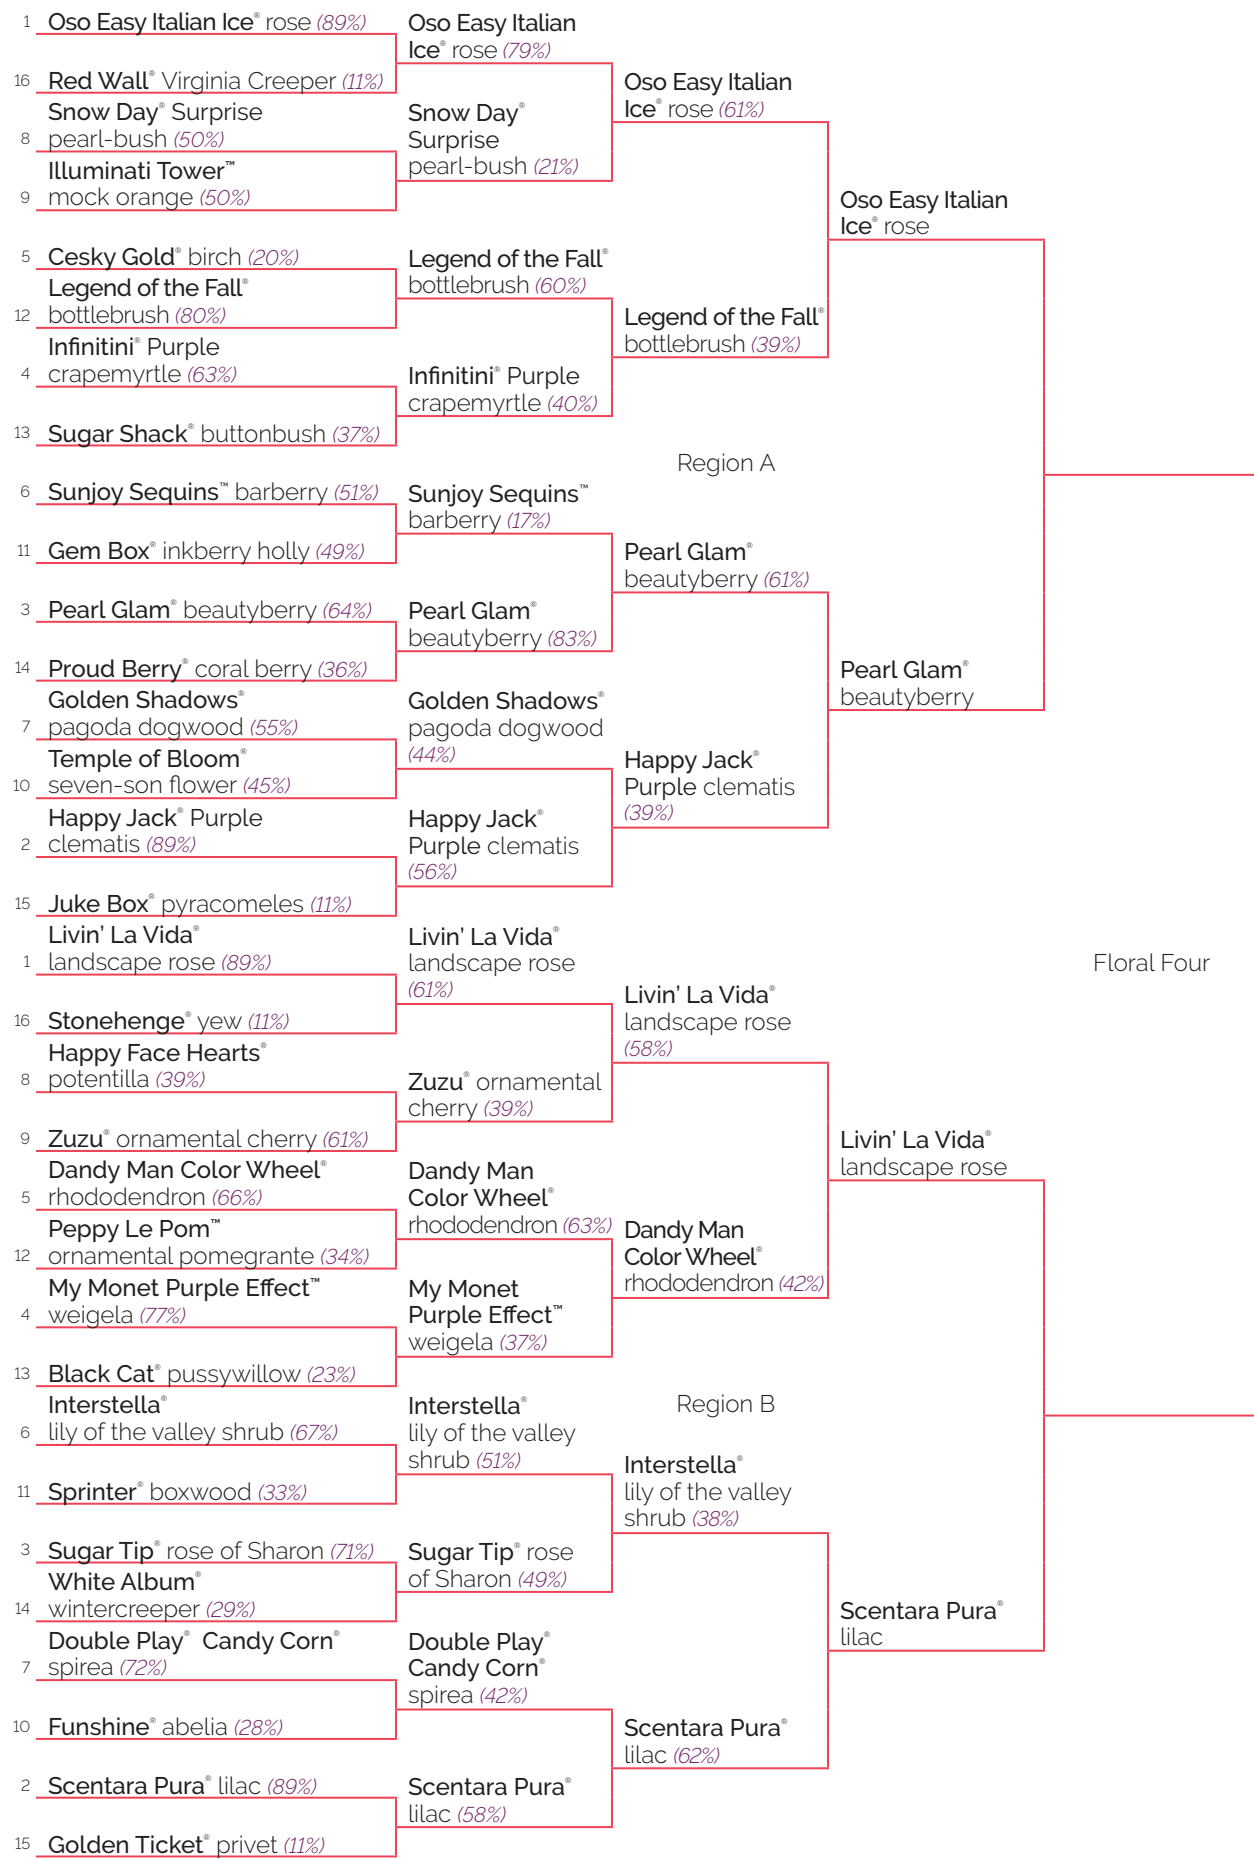

1<sup>ST</sup> ROUND 2<sup>ND</sup> ROUND 3<sup>RD</sup> ROUND ORNAMENTAL 8 FLORAL 4 NATIONAL CHAMPIONSHIP FLORAL 4 ORNAMENTAL 8 3<sup>RD</sup> ROUND 2<sup>ND</sup> ROUND 1<sup>ST</sup> ROUND

MARCH 2-10 MARCH 11-17 MARCH 18-22 MARCH 23-26 MARCH 27-29 MARCH 30-31 MARCH 27-29 MARCH 23-26 MARCH 18-22 MARCH 11-17 MARCH 2-10

Proven Winners® ColorChoice®

# SHRUB MADNESS

PLANT PLAYOFFS

2020 Shrub Madness National Champion